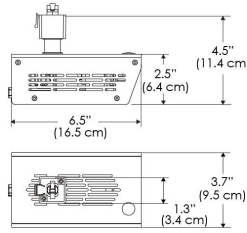

PS US EU

PSX US EU 277

Mounting Bracket Dimensions ALL-CLP

*All -CLP configuration models come with standard DC cables of 6' and AC cables of 10'.

W500B-MPT

PSX US

PSX EU

MECHANICAL FIGURES

W500B-TEX Legacy Product

PS US EU

PSX US EU

W500B-TG Legacy Product

PHOTOMETRIC DATA

AMZ

Distance		3' (~0.9 m)	5' (~1.5 m)	10' (~3.0 m)
@4000K	fc	733	373	73
	lux	7886	4012	776
@6500K	fc	734	373	73
	lux	7899	4012	776
Beam Diameter		Ø 2.6' (0.8m)	Ø 4.3' (1.3m)	Ø 8.7' (2.6m)

Beam Angle : 55°

TB

Distance		3' (~0.9 m)	5' (~1.5 m)	10' (~3.0 m)
@10000K	fc	443	159	42
	lux	4758	1711	450
@20000K	fc	105	41	20
	lux	1128	441	209
Beam Diameter		Ø 2.6' (0.8m)	Ø 4.3' (1.3m)	Ø 8.7' (2.6m)