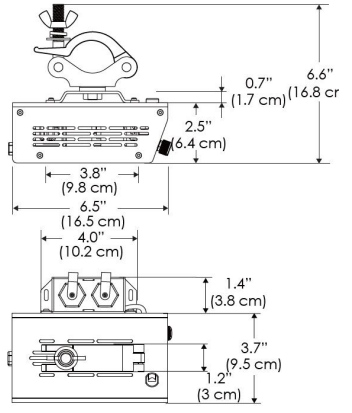

PS US EU

PSX US EU 277

Mounting Bracket Dimensions ALL-CLP

*All -CLP configuration models come with standard DC cables of 6' and AC cables of 10'.

W500B-MPT

PSX US

PSX EU

MECHANICAL FIGURES

W500B-TEX Legacy Product

PS US EU

PSX US EU

W500B-TG Legacy Product

PHOTOMETRIC DATA

AMZ

Distance		3' (~0.9 m)	5' (~1.5 m)	10' (~3.0 m)
@4000K	fc	733	373	73
	lux	7886	4012	776
@6500K	fc	734	373	73
	lux	7899	4012	776
Beam Diameter		Ø 2.6' (0.8m)	Ø 4.3' (1.3m)	Ø 8.7' (2.6m)

Beam Angle : 55°

TB

Distance		3' (~0.9 m)	5' (~1.5 m)	10' (~3.0 m)
@10000K	fc	443	159	42
	lux	4758	1711	450
@20000K	fc	105	41	20
	lux	1128	441	209
Beam Diameter		Ø 2.6' (0.8m)	Ø 4.3' (1.3m)	Ø 8.7' (2.6m)