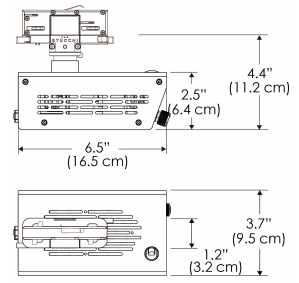

MECHANICAL FIGURES

PSX EU

Mounting Bracket Dimensions ALL-CLP

*All -CLP configuration models come with standard DC cables of 6' and AC cables of 10'.