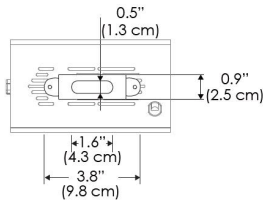

PS US EU

PSX US EU 277

Mounting Bracket Dimensions ALL-CLP

*All -CLP configuration models come with standard DC cables of 6' and AC cables of 10'.

W500B-MPT

PSX US

PSX EU

MECHANICAL FIGURES

W500B-TEX Legacy Product

PS US EU

PSX US EU

W500B-TG Legacy Product

PHOTOMETRIC DATA

AMZ

Distance		3' (~0.9 m)	5' (~1.5 m)	10' (~3.0 m)
@4000K	fc	733	373	73
	lux	7886	4012	776
@6500K	fc	734	373	73
	lux	7899	4012	776
Beam Diameter		Ø 2.6' (0.8m)	Ø 4.3' (1.3m)	Ø 8.7' (2.6m)

Beam Angle : 55°

TB

Distance		3' (~0.9 m)	5' (~1.5 m)	10' (~3.0 m)
@10000K	fc	443	159	42
	lux	4758	1711	450
@20000K	fc	105	41	20
	lux	1128	441	209
Beam Diameter		Ø 2.6' (0.8m)	Ø 4.3' (1.3m)	Ø 8.7' (2.6m)