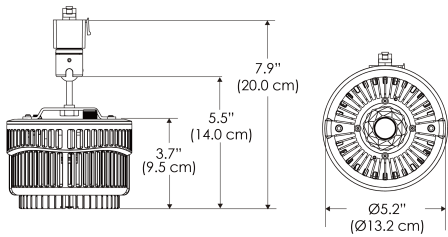

PS US EU

PSX US EU 277

Mounting Bracket Dimensions ALL-CLP

*All -CLP configuration models come with standard DC cables of 6' and AC cables of 10'.

W500B-MPT

PSX US

PSX EU

MECHANICAL FIGURES

W500B-TEX Legacy Product

PS US EU

PSX US EU

W500B-TG Legacy Product

PHOTOMETRIC DATA

AMZ

Distance		3' (~0.9 m)	5' (~1.5 m)	10' (~3.0 m)
@4000K	fc	733	373	73
	lux	7886	4012	776
@6500K	fc	734	373	73
	lux	7899	4012	776
Beam Diameter		Ø 2.6' (0.8m)	Ø 4.3' (1.3m)	Ø 8.7' (2.6m)

Beam Angle : 55°

TB

Distance		3' (~0.9 m)	5' (~1.5 m)	10' (~3.0 m)
@10000K	fc	443	159	42
	lux	4758	1711	450
@20000K	fc	105	41	20
	lux	1128	441	209
Beam Diameter		Ø 2.6' (0.8m)	Ø 4.3' (1.3m)	Ø 8.7' (2.6m)