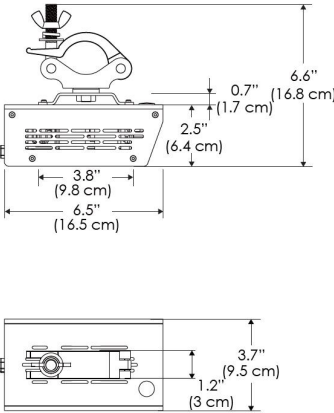

PS US EU

PSX US EU 277

Mounting Bracket Dimensions ALL-CLP

*All -CLP configuration models come with standard DC cables of 6' and AC cables of 10'.

W500B-MPT

PSX US

PSX EU

MECHANICAL FIGURES

W500B-TEX Legacy Product

PS US EU

PSX US EU

W500B-TG Legacy Product

PHOTOMETRIC DATA

AMZ

Distance		3' (~0.9 m)	5' (~1.5 m)	10' (~3.0 m)
@4000K	fc	733	373	73
	lux	7886	4012	776
@6500K	fc	734	373	73
	lux	7899	4012	776
Beam Diameter		Ø 2.6' (0.8m)	Ø 4.3' (1.3m)	Ø 8.7' (2.6m)

Beam Angle : 55°

TB

Distance		3' (~0.9 m)	5' (~1.5 m)	10' (~3.0 m)
@10000K	fc	443	159	42
	lux	4758	1711	450
@20000K	fc	105	41	20
	lux	1128	441	209
Beam Diameter		Ø 2.6' (0.8m)	Ø 4.3' (1.3m)	Ø 8.7' (2.6m)