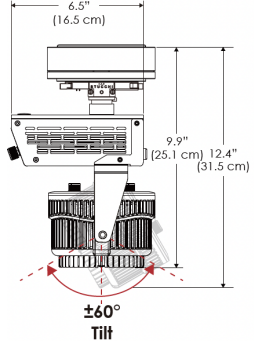

PS US EU

PSX US EU 277

Mounting Bracket Dimensions ALL-CLP

*All -CLP configuration models come with standard DC cables of 6' and AC cables of 10'.

W500B-MPT

PSX US

PSX EU

MECHANICAL FIGURES

W500B-TEX Legacy Product

PS US EU

PSX US EU

W500B-TG Legacy Product

PHOTOMETRIC DATA

AMZ

Distance		3' (~0.9 m)	5' (~1.5 m)	10' (~3.0 m)
@4000K	fc	733	373	73
	lux	7886	4012	776
@6500K	fc	734	373	73
	lux	7899	4012	776
Beam Diameter		Ø 2.6' (0.8m)	Ø 4.3' (1.3m)	Ø 8.7' (2.6m)

Beam Angle : 55°

TB

Distance		3' (~0.9 m)	5' (~1.5 m)	10' (~3.0 m)
@10000K	fc	443	159	42
	lux	4758	1711	450
@20000K	fc	105	41	20
	lux	1128	441	209
Beam Diameter		Ø 2.6' (0.8m)	Ø 4.3' (1.3m)	Ø 8.7' (2.6m)