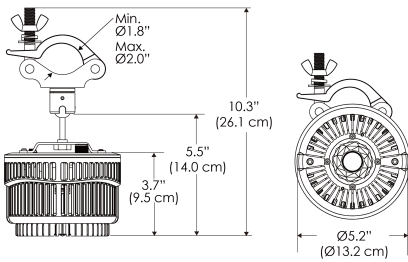

Beam Angle	55°
Spectrum Type	AMZ : Plant Flourish & Growth
	TB : Coral Health & Growth
Control	Intensity (0% - 100%), CCT
LED Source	DiCon Dense Matrix LED
AC Power Draw	175W max
AC Input Voltage	100 - 240V AC, 60Hz
	100 - 277V AC (only CLP)
Cooling	Fan Cooled
Operating Temperature	32 - 104°F (0 - 40°C)
Fixture Weight	1.7lb (0.8kg)
Power Supply Weight	1.6lb (0.7kg)

PS US EU

PSX US EU 277

Mounting Bracket Dimensions ALL-CLP

*All -CLP configuration models come with standard DC cables of 6' and AC cables of 10'.

W500B-MPT

PSX US

PSX EU

MECHANICAL FIGURES

W500B-TEX Legacy Product

PS US EU

PSX US EU

W500B-TG Legacy Product

PHOTOMETRIC DATA

AMZ

Distance		3' (~0.9 m)	5' (~1.5 m)	10' (~3.0 m)
@4000K	fc	733	373	73
	lux	7886	4012	776
@6500K	fc	734	373	73
	lux	7899	4012	776
Beam Diameter		Ø 2.6' (0.8m)	Ø 4.3' (1.3m)	Ø 8.7' (2.6m)

Beam Angle : 55°

TB

Distance		3' (~0.9 m)	5' (~1.5 m)	10' (~3.0 m)
@10000K	fc	443	159	42
	lux	4758	1711	450
@20000K	fc	105	41	20
	lux	1128	441	209
Beam Diameter		Ø 2.6' (0.8m)	Ø 4.3' (1.3m)	Ø 8.7' (2.6m)