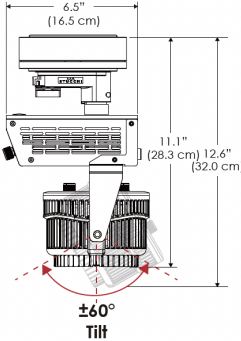

PS US EU

PSX US EU 277

Mounting Bracket Dimensions ALL-CLP

*All -CLP configuration models come with standard DC cables of 6' and AC cables of 10'.

W500B-MPT

PSX US

PSX EU

MECHANICAL FIGURES

W500B-TEX Legacy Product

PS US EU

PSX US EU

W500B-TG Legacy Product

PHOTOMETRIC DATA

AMZ

Distance		3' (~0.9 m)	5' (~1.5 m)	10' (~3.0 m)
@4000K	fc	733	373	73
	lux	7886	4012	776
@6500K	fc	734	373	73
	lux	7899	4012	776
Beam Diameter		Ø 2.6' (0.8m)	Ø 4.3' (1.3m)	Ø 8.7' (2.6m)

Beam Angle : 55°

TB

Distance		3' (~0.9 m)	5' (~1.5 m)	10' (~3.0 m)
@10000K	fc	443	159	42
	lux	4758	1711	450
@20000K	fc	105	41	20
	lux	1128	441	209
Beam Diameter		Ø 2.6' (0.8m)	Ø 4.3' (1.3m)	Ø 8.7' (2.6m)