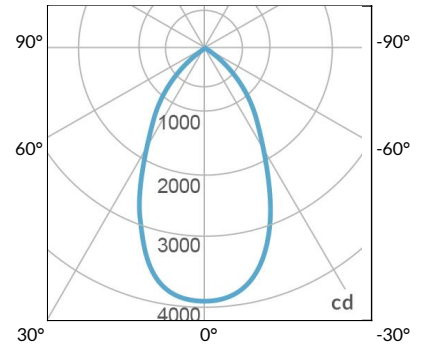

Beam Angle : 55°