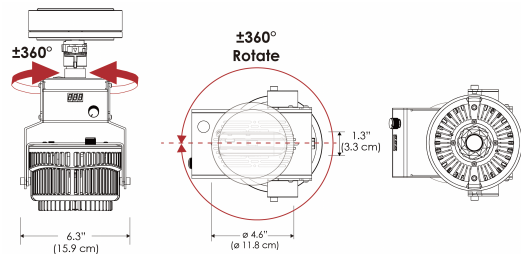

PS US EU

PSX US EU 277

Mounting Bracket Dimensions ALL-CLP

*All -CLP configuration models come with standard DC cables of 6' and AC cables of 10'.

W500B-MPT

PSX US

PSX EU

MECHANICAL FIGURES

W500B-TEX Legacy Product

PS US EU

PSX US EU

W500B-TG Legacy Product

PHOTOMETRIC DATA

AMZ

Distance		3' (~0.9 m)	5' (~1.5 m)	10' (~3.0 m)
@4000K	fc	733	373	73
	lux	7886	4012	776
@6500K	fc	734	373	73
	lux	7899	4012	776
Beam Diameter		Ø 2.6' (0.8m)	Ø 4.3' (1.3m)	Ø 8.7' (2.6m)

Beam Angle : 55°

TB

Distance		3' (~0.9 m)	5' (~1.5 m)	10' (~3.0 m)
@10000K	fc	443	159	42
	lux	4758	1711	450
@20000K	fc	105	41	20
	lux	1128	441	209
Beam Diameter		Ø 2.6' (0.8m)	Ø 4.3' (1.3m)	Ø 8.7' (2.6m)