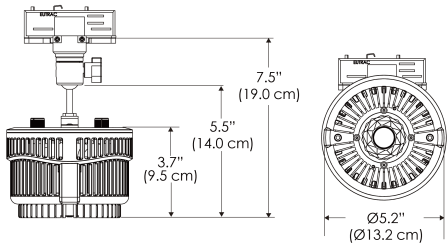

PS US EU

PSX US EU 277

Mounting Bracket Dimensions ALL-CLP

*All -CLP configuration models come with standard DC cables of 6' and AC cables of 10'.

W500B-MPT

PSX US

PSX EU

MECHANICAL FIGURES

W500B-TEX Legacy Product

PS US EU

PSX US EU

W500B-TG Legacy Product

PHOTOMETRIC DATA

AMZ

Distance		3' (~0.9 m)	5' (~1.5 m)	10' (~3.0 m)
@4000K	fc	733	373	73
	lux	7886	4012	776
@6500K	fc	734	373	73
	lux	7899	4012	776
Beam Diameter		Ø 2.6' (0.8m)	Ø 4.3' (1.3m)	Ø 8.7' (2.6m)

Beam Angle : 55°

TB

Distance		3' (~0.9 m)	5' (~1.5 m)	10' (~3.0 m)
@10000K	fc	443	159	42
	lux	4758	1711	450
@20000K	fc	105	41	20
	lux	1128	441	209
Beam Diameter		Ø 2.6' (0.8m)	Ø 4.3' (1.3m)	Ø 8.7' (2.6m)