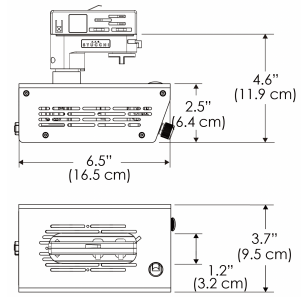

MECHANICAL FIGURES

PSX US

Mounting Bracket Dimensions ALL-CLP

*All -CLP configuration models come with standard DC cables of 6' and AC cables of 10'.