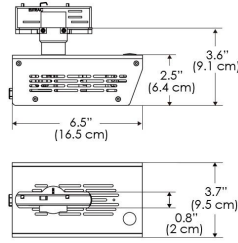

PS US EU

PSX US EU 277

Mounting Bracket Dimensions ALL-CLP

*All -CLP configuration models come with standard DC cables of 6' and AC cables of 10'.

W500B-MPT

PSX US

PSX EU

MECHANICAL FIGURES

W500B-TEX Legacy Product

PS US EU

PSX US EU

W500B-TG Legacy Product

PHOTOMETRIC DATA

AMZ

Distance		3' (~0.9 m)	5' (~1.5 m)	10' (~3.0 m)
@4000K	fc	733	373	73
	lux	7886	4012	776
@6500K	fc	734	373	73
	lux	7899	4012	776
Beam Diameter		Ø 2.6' (0.8m)	Ø 4.3' (1.3m)	Ø 8.7' (2.6m)

Beam Angle : 55°

TB

Distance		3' (~0.9 m)	5' (~1.5 m)	10' (~3.0 m)
@10000K	fc	443	159	42
	lux	4758	1711	450
@20000K	fc	105	41	20
	lux	1128	441	209
Beam Diameter		Ø 2.6' (0.8m)	Ø 4.3' (1.3m)	Ø 8.7' (2.6m)