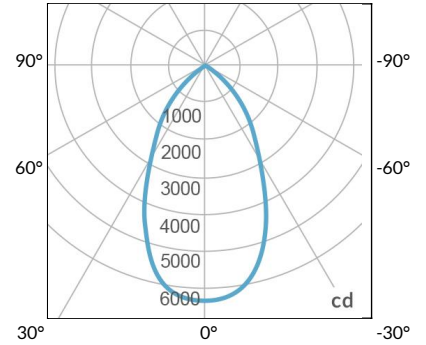

W500B-TEX Legacy Product

PS US EU

PSX US EU

W500B-TG Legacy Product

PHOTOMETRIC DATA

AMZ

Distance		3' (~0.9 m)	5' (~1.5 m)	10' (~3.0 m)
@4000K	fc	733	373	73
	lux	7886	4012	776
@6500K	fc	734	373	73
	lux	7899	4012	776
Beam Diameter		Ø 2.6' (0.8m)	Ø 4.3' (1.3m)	Ø 8.7' (2.6m)

Beam Angle : 55°

TB

Distance		3' (~0.9 m)	5' (~1.5 m)	10' (~3.0 m)
@10000K	fc	443	159	42
	lux	4758	1711	450
@20000K	fc	105	41	20
	lux	1128	441	209
Beam Diameter		Ø 2.6' (0.8m)	Ø 4.3' (1.3m)	Ø 8.7' (2.6m)