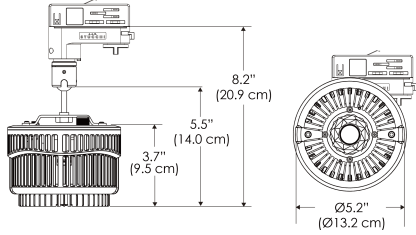

MECHANICAL FIGURES

W500B-TOX/TON