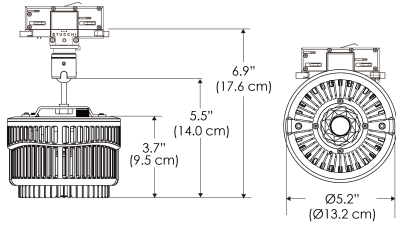

W500B-CLP

W500B-TOX/TON