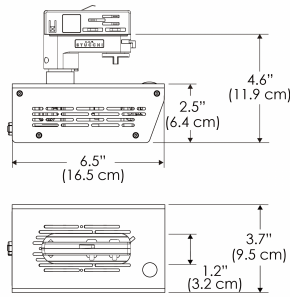

MECHANICAL FIGURES

PS US

Mounting Bracket Dimensions ALL-CLP

*All -CLP configuration models come with standard DC cables of 6' and AC cables of 10'.