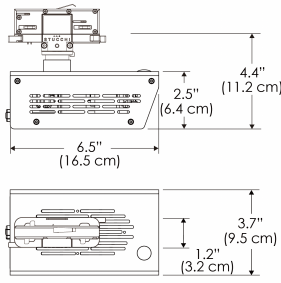

MECHANICAL FIGURES

PS EU

Mounting Bracket Dimensions ALL-CLP

*All -CLP configuration models come with standard DC cables of 6' and AC cables of 10'.