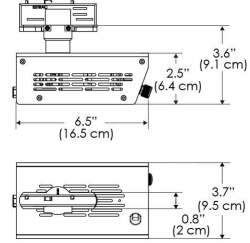

PS US EU

PSX US EU 277

Mounting Bracket Dimensions ALL-CLP

*All -CLP configuration models come with standard DC cables of 6' and AC cables of 10'.

W500B-MPT

PSX US

PSX EU

MECHANICAL FIGURES

W500B-TEX Legacy Product

PS US EU

PSX US EU

W500B-TG Legacy Product

PHOTOMETRIC DATA

AMZ

Distance		3' (~0.9 m)	5' (~1.5 m)	10' (~3.0 m)
@4000K	fc	733	373	73
	lux	7886	4012	776
@6500K	fc	734	373	73
	lux	7899	4012	776
Beam Diameter		Ø 2.6' (0.8m)	Ø 4.3' (1.3m)	Ø 8.7' (2.6m)

Beam Angle : 55°

TB

Distance		3' (~0.9 m)	5' (~1.5 m)	10' (~3.0 m)
@10000K	fc	443	159	42
	lux	4758	1711	450
@20000K	fc	105	41	20
	lux	1128	441	209
Beam Diameter		Ø 2.6' (0.8m)	Ø 4.3' (1.3m)	Ø 8.7' (2.6m)